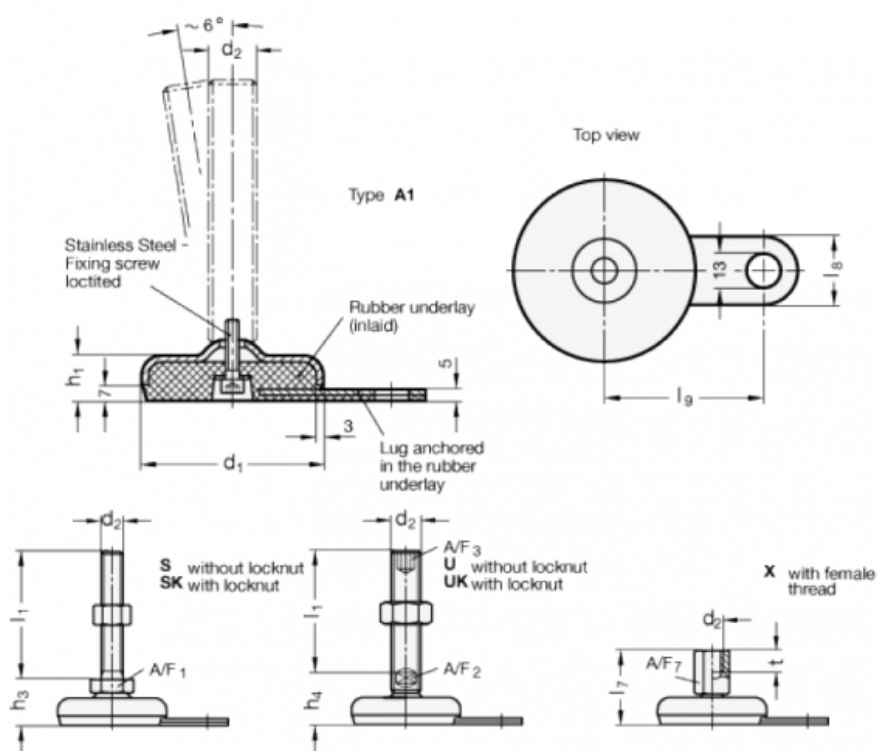

Data Sheet

Article number: 203280M842A1X

Description: E+G levelling foot
GN 32-80-M8-42-A1-X

Note: X With female thread, External hexagon

Measures

A/F7	=	14
d1	=	80
d2	=	M8
h1	=	20
l7	=	42
l8	=	30
l9	=	70
t	=	8